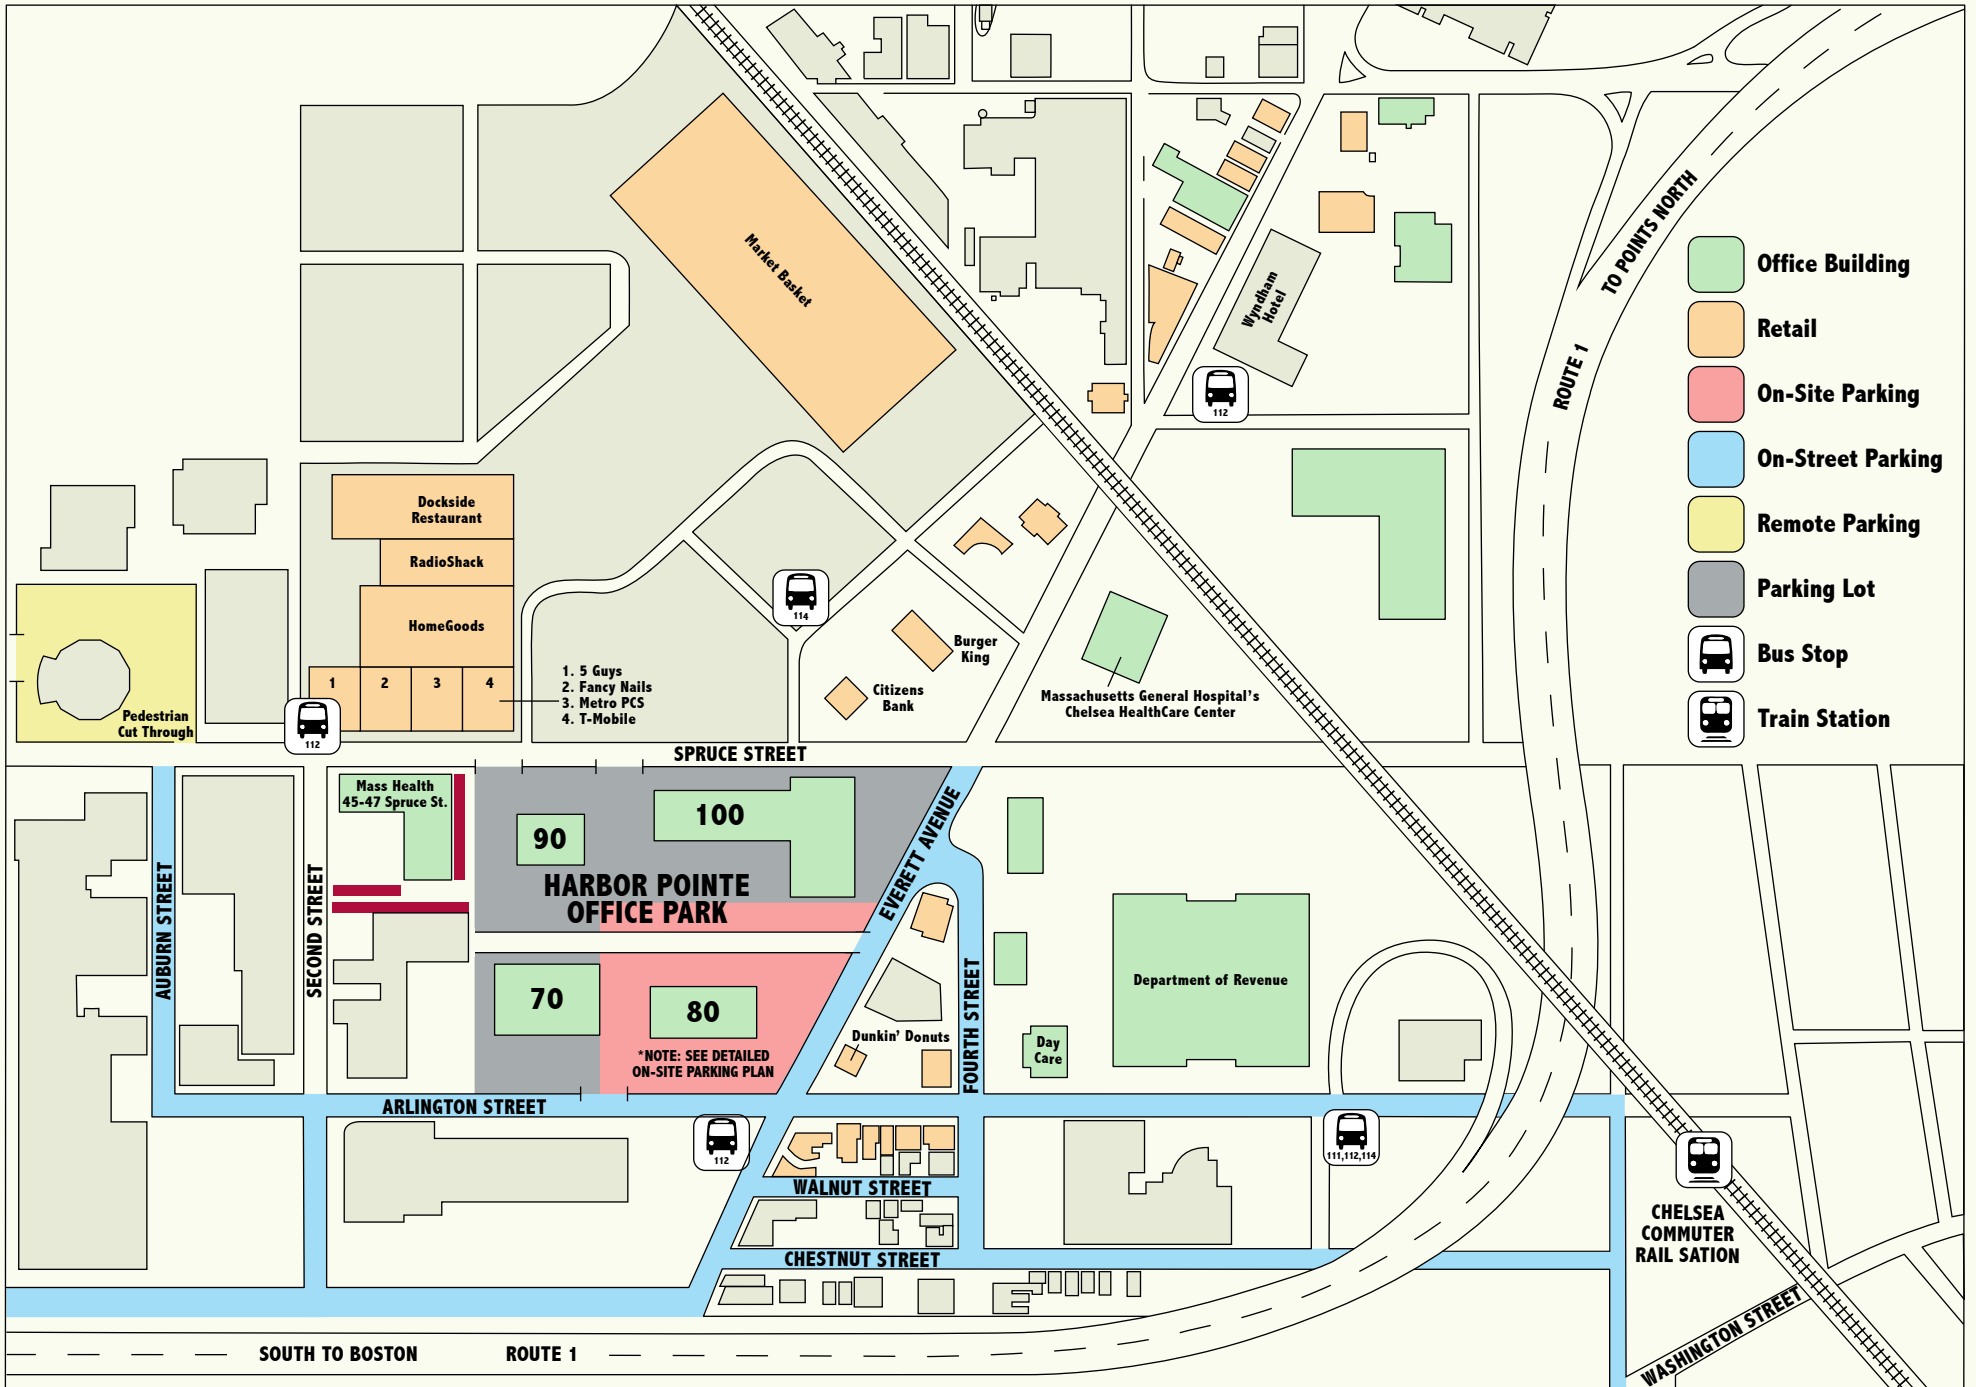

SP THE SIMBOLI PROPERTIES • CHELSEA, MASSACHUSETTS

Restaurants:

5 Guys Burgers – 158 Everett Ave. (Mystic Mall)
 Arthur's Deli – 139 Arlington St.
 Buccieri's Pizzeria – 106 4th St.
 Burger King – 150 Everett St

Dockside Restaurant (Mystic Mall)
 Dunkin' Donuts – 83 Everett St.
 Tommy Floramo's Restaurant – 213 Everett St.

Retail:

HomeGoods – 162 Everett Ave.
 Market Basket – 170 Everett Ave.
 Radio Shack - 170 Everett St.
 TJ Maxx – 160 Everett Ave.

Other:

Beauty & Elegance Salon – 69 Everett Ave.
 Fancy Nails & Spa – 160 Everett Ave.